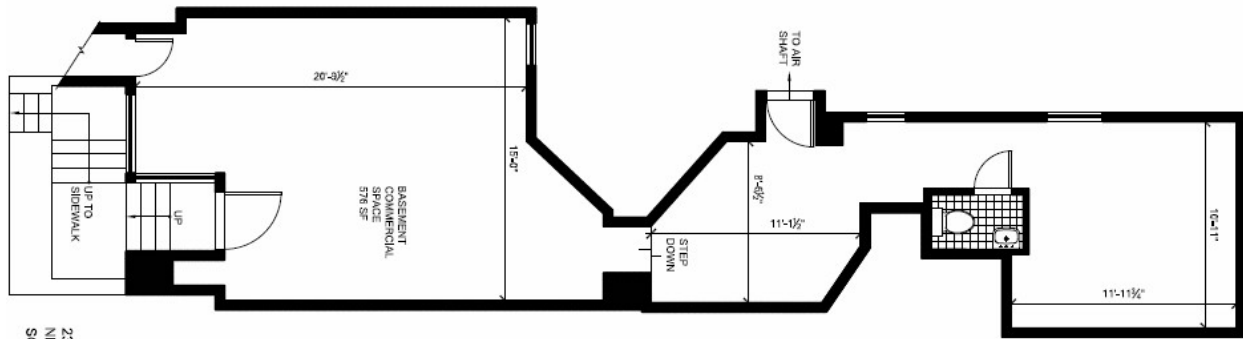

### Space Facts

<i>Space Address</i>	235 East 25 <sup>th</sup> Street between 2 <sup>nd</sup> & 3 <sup>rd</sup> Avenue
<i>Neighborhood</i>	Gramercy
<i>Approximate Size</i>	Approximately 576 SF of Lower Level space
<i>Formerly</i>	Catering sales office
<i>Rent</i>	\$1,500 per month

### Note

- Finished side street office / studio / professional space
- Other acceptable uses – Pet supply / grooming, locksmith

### Contact

Anastasia Meyding

212-712-6183

235 E. 25TH STREET  
NEW YORK, NY 10010  
SCALE: 1/4" = 1'-0"