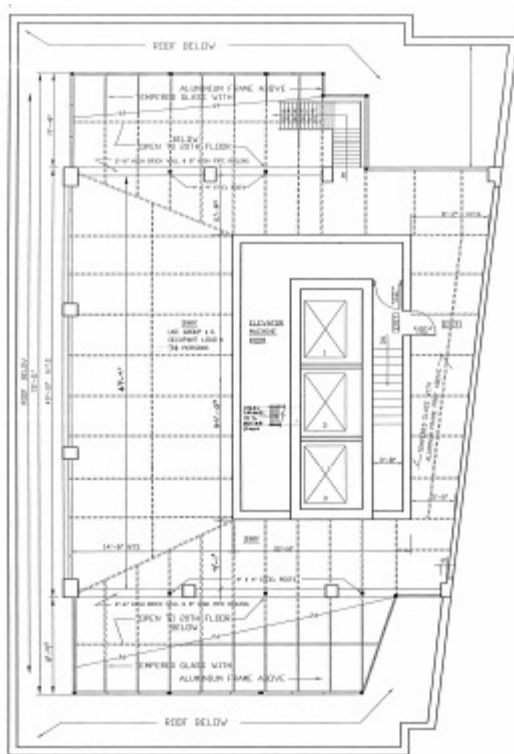

ANASTASIA S. MEYDING
DIRECTOR

ROOF TOP RESTAURANT / LOUNGE

Space Facts

<i>Space Address</i>	Bentley Hotel 500 East 62 nd Street
<i>Neighborhood</i>	Upper East Side
<i>Approximate Size</i>	5,000 sf on two levels
<i>Rent</i>	\$30,000 per month
<i>Available</i>	Immediate

Notes

- 197 room 4 star hotel
- Split level roof top lounge with a 2,000 sf balcony
- Outrageous 360 degree views
- Active hotel liquor license
- Full Kitchen with hotel room service
- Lobby coffee kiosk also potentially available

1 AS BUILT 21ST FLOOR PLAN