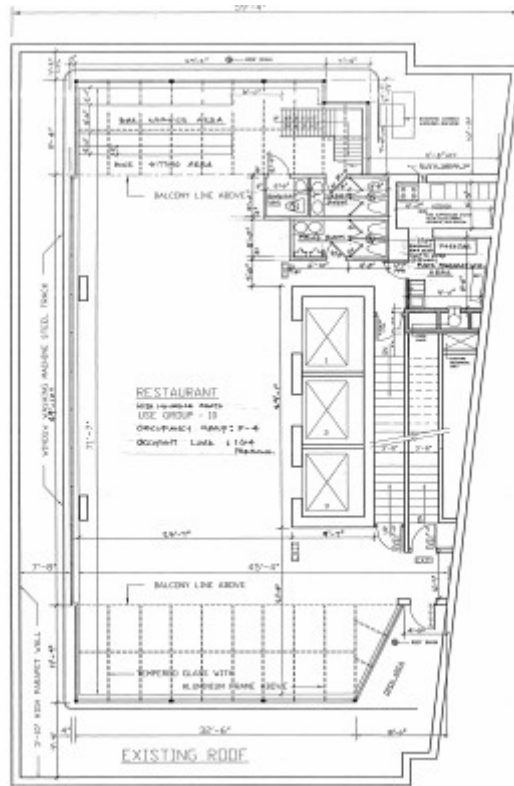

ANASTASIA S. MEYDING
DIRECTOR

ROOF TOP RESTAURANT / LOUNGE

Space Facts

<i>Space Address</i>	Bentley Hotel 500 East 62 nd Street
<i>Neighborhood</i>	Upper East Side
<i>Approximate Size</i>	5,000 sf on two levels
<i>Rent</i>	\$30,000 per month
<i>Available</i>	Immediate

Notes

- 197 room 4 star hotel
- Split level roof top lounge with a 2,000 sf balcony
- Outrageous 360 degree views
- Active hotel liquor license
- Full Kitchen with hotel room service
- Lobby coffee kiosk also potentially available

1 AS BUILT 21ST FLOOR PLAN